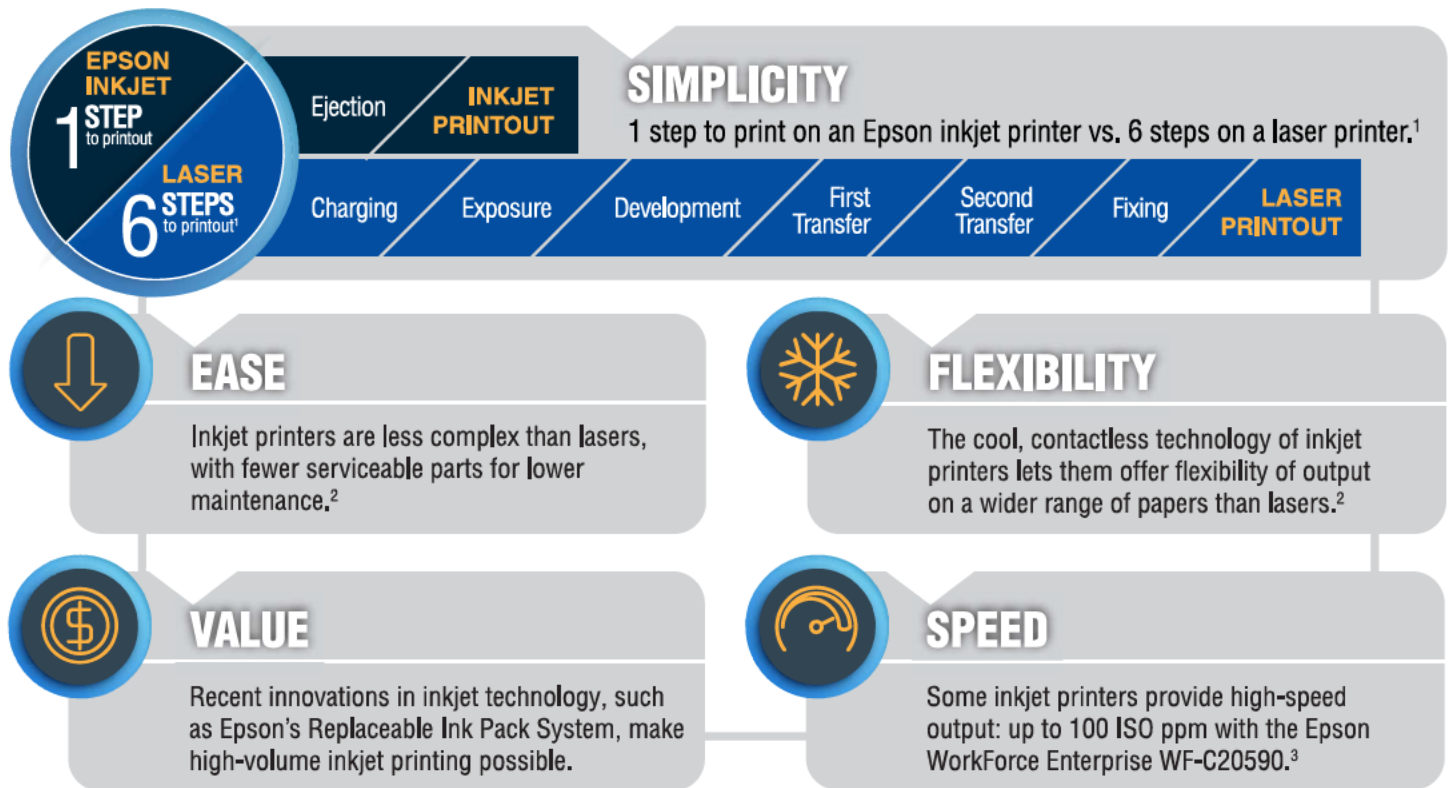

BUSINESS PRINT INNOVATION

Epson Business Inkjet – The New Standard for Office Printing

Fast Facts About Epson Business Inkjet Printers

PERCEPTION	REALITY
Ink will smear when wet	Fast-drying pigment ink for worry-free handling
Products not durable enough	PrecisionCore® is the same core printing technology used in Epson's industrial printers
Operating costs too expensive	Lowest-cost color printing in its class vs. color lasers for the WF-C869R printer ⁴
Frequent ink cartridge replacement	Up to 3 years of ink included with the WF-C869R printer ⁵
Product designed for single user	Wide range of workgroup and departmental models available
Print quality not good enough	Professional print quality is ideal for business printing
Printheads clog/dry out	PrecisionCore® technology is designed to deliver printheads that last the lifetime of the device